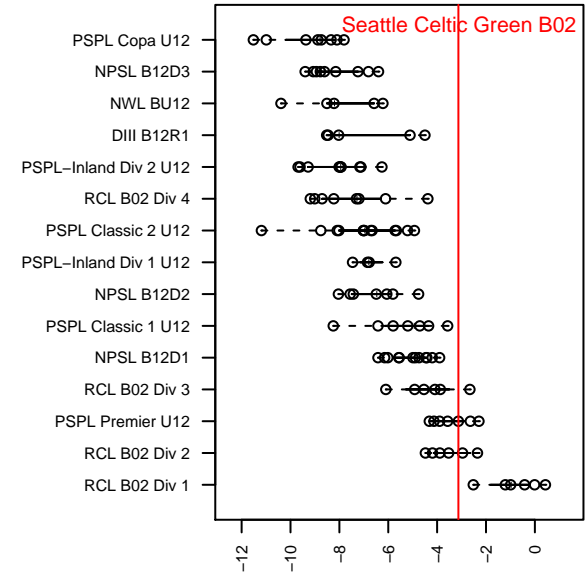

**attack and defense rating
relative to others at age
and all opponents in last 13 months**