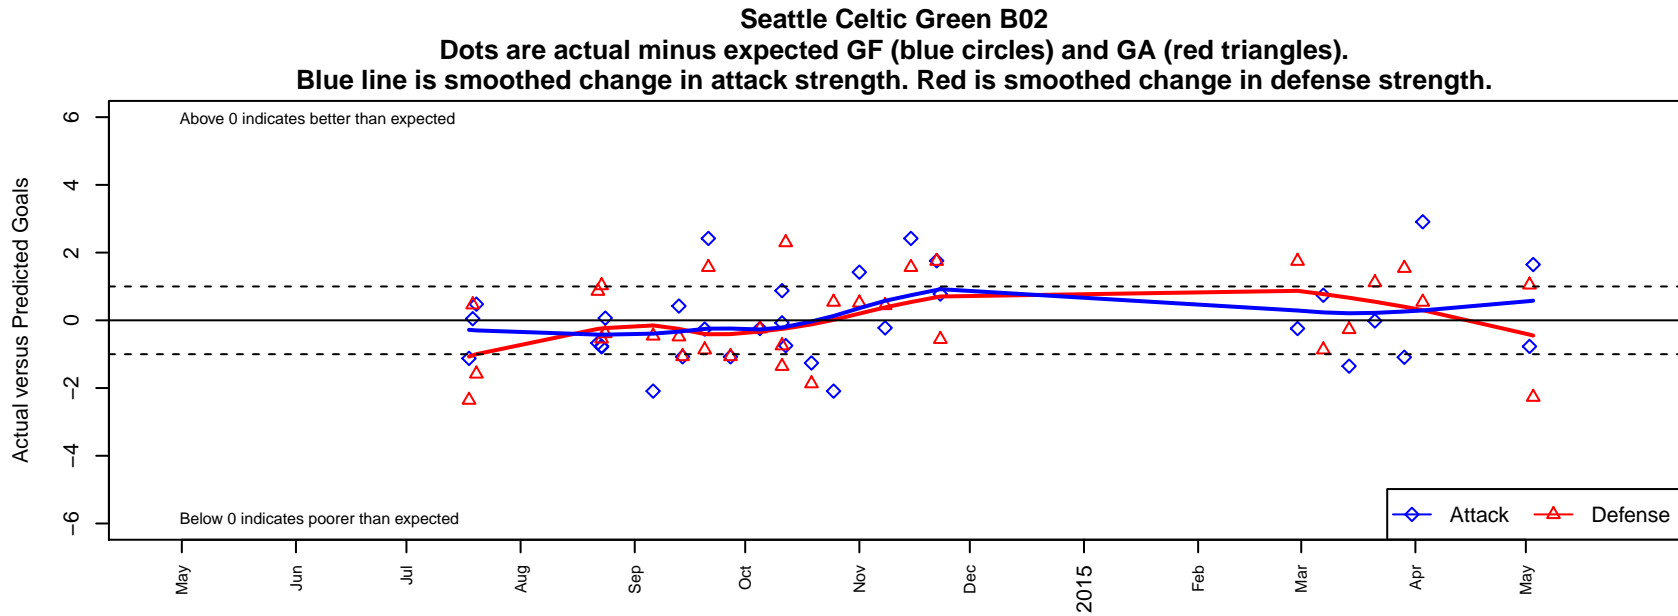

**attack and defense variance (black dot)
relative to other teams
and top 10 in region**

**attack and defense rating
relative to others at age
and all opponents in last 13 months**

Seattle Celtic Green B02

Seattle Celtic
Seattle, WA
B02 total strength=842
attack=1.52 defense=0.88
fall league = PSPL Premier U12
spr league = Spr PSPL SuperLeague U12

alt names used:
SEATTLE CELTIC B02 GREEN (WA)
SEATTLE CELTIC B02 GREEN
Seattle Celtic B02 Green
SEATTLE CELTIC B02 GREEN
Seattle Celtic B02 Green

Venues played:
2013 WA Cup BU11 Gold/Silver U11
2014 Nike Crossfire Challenge Gold U12
2014 NWCL U12
2014 PSPL Premier U12
2014 Spr PSPL SuperLeague U12